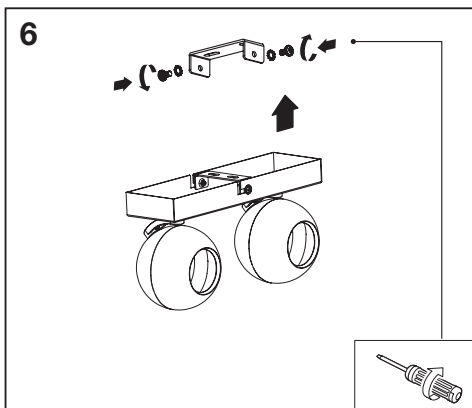

<p>4099854588402 4099854588563</p>	<p>4099854588426 4099854588587</p>	<p>4099854588440 4099854588600</p>
<p>4099854588464 4099854588624</p>	<p>4099854588488 4099854588648</p>	

MULTIHEAD SPOT SPHERAL

mm

	L	W	H1	H2	D
LED SPOT SPHERAL 1XGU10 RD BK/WT	100	85	121	73	-
LED SPOT SPHERAL 2XGU10 BK/WT	220	73	119	73	-
LED SPOT SPHERAL 3XGU10 BK/WT	380	32	119	73	-
LED SPOT SPHERAL PL 4XGU10 BK/WT	215	210	119	73	-
LED SPOT SPHERAL 4XGU10 BK/WT	500	73	119	73	-
LED SPOT SPHERAL PEND 1XGU10 BK/WT	-	-	1100	73	105
LED SPOT SPHERAL PEND 3XGU10 BK/WT	390	90	1100	73	-