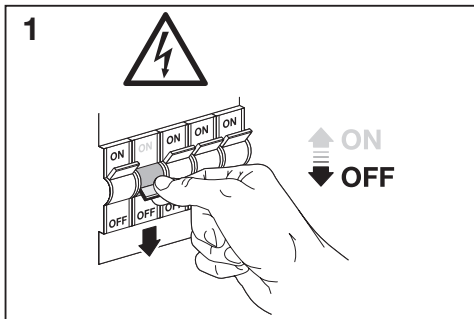

mm

	L	W	H1	H2	D
LED SPOT SPHERAL 1XGU10 RD BK/WT	100	85	121	73	-
LED SPOT SPHERAL 2XGU10 BK/WT	220	73	119	73	-
LED SPOT SPHERAL 3XGU10 BK/WT	380	32	119	73	-
LED SPOT SPHERAL PL 4XGU10 BK/WT	215	210	119	73	-
LED SPOT SPHERAL 4XGU10 BK/WT	500	73	119	73	-
LED SPOT SPHERAL PEND 1XGU10 BK/WT	-	-	1100	73	105
LED SPOT SPHERAL PEND 3XGU10 BK/WT	390	90	1100	73	-