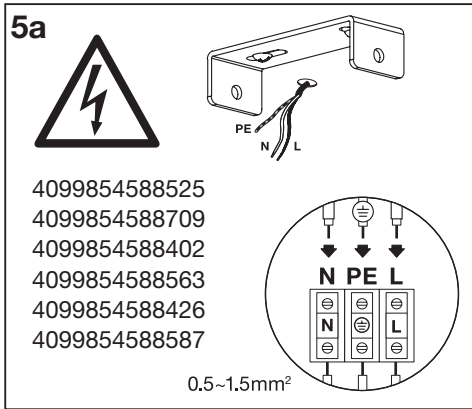

OSRAM

MULTIHEAD SPOT SPHERAL

MULTIHEAD SPOT SPHERAL

	EAN	W _{MAX.} LED	⊖(°C)	IP	V~	Hz	⊞
LED SPOT SPHERAL 1XGU10 RD BK	4099854588402	1x6.0	-20...+40	20	220-240	50/60	215g
LED SPOT SPHERAL 2XGU10 BK	4099854588426	2x6.0	-20...+40	20	220-240	50/60	420g
LED SPOT SPHERAL 3XGU10 BK	4099854588440	3x6.0	-20...+40	20	220-240	50/60	775g
LED SPOT SPHERAL PL 4XGU10 BK	4099854588464	4x6.0	-20...+40	20	220-240	50/60	930g
LED SPOT SPHERAL 4XGU10 BK	4099854588488	4x6.0	-20...+40	20	220-240	50/60	1032g
LED SPOT SPHERAL PEND 1XGU10 BK	4099854588525	1x6.0	-20...+40	20	220-240	50/60	330g
LED SPOT SPHERAL PEND 3XGU10 BK	4099854588549	3x6.0	-20...+40	20	220-240	50/60	1042g
LED SPOT SPHERAL 1XGU10 RD WT	4099854588563	1x6.0	-20...+40	20	220-240	50/60	215g
LED SPOT SPHERAL 2XGU10 WT	4099854588587	2x6.0	-20...+40	20	220-240	50/60	420g
LED SPOT SPHERAL 3XGU10 WT	4099854588600	3x6.0	-20...+40	20	220-240	50/60	775g
LED SPOT SPHERAL PL 4XGU10 WT	4099854588624	4x6.0	-20...+40	20	220-240	50/60	930g
LED SPOT SPHERAL 4XGU10 WT	4099854588648	4x6.0	-20...+40	20	220-240	50/60	1032g
LED SPOT SPHERAL PEND 1XGU10 WT	4099854588709	1x6.0	-20...+40	20	220-240	50/60	330g
LED SPOT SPHERAL PEND 3XGU10 WT	4099854588723	3x6.0	-20...+40	20	220-240	50/60	1042g

<p>4099854588402 4099854588563</p>	<p>4099854588426 4099854588587</p>	<p>4099854588440 4099854588600</p>
<p>4099854588464 4099854588624</p>	<p>4099854588488 4099854588648</p>	

MULTIHEAD SPOT SPHERAL

mm

	L	W	H1	H2	D
LED SPOT SPHERAL 1XGU10 RD BK/WT	100	85	121	73	-
LED SPOT SPHERAL 2XGU10 BK/WT	220	73	119	73	-
LED SPOT SPHERAL 3XGU10 BK/WT	380	32	119	73	-
LED SPOT SPHERAL PL 4XGU10 BK/WT	215	210	119	73	-
LED SPOT SPHERAL 4XGU10 BK/WT	500	73	119	73	-
LED SPOT SPHERAL PEND 1XGU10 BK/WT	-	-	1100	73	105
LED SPOT SPHERAL PEND 3XGU10 BK/WT	390	90	1100	73	-