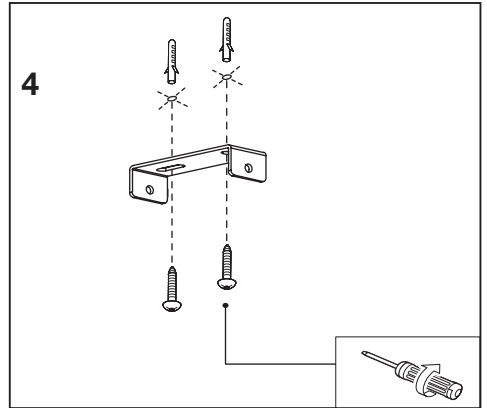

<p>4099854588402 4099854588563</p>	<p>4099854588426 4099854588587</p>	<p>4099854588440 4099854588600</p>
<p>4099854588464 4099854588624</p>	<p>4099854588488 4099854588648</p>	

MULTIHEAD SPOT SPHERAL

mm

	L	W	H1	H2	D
LED SPOT SPHERAL 1XGU10 RD BK/WT	100	85	121	73	-
LED SPOT SPHERAL 2XGU10 BK/WT	220	73	119	73	-
LED SPOT SPHERAL 3XGU10 BK/WT	380	32	119	73	-
LED SPOT SPHERAL PL 4XGU10 BK/WT	215	210	119	73	-
LED SPOT SPHERAL 4XGU10 BK/WT	500	73	119	73	-
LED SPOT SPHERAL PEND 1XGU10 BK/WT	-	-	1100	73	105
LED SPOT SPHERAL PEND 3XGU10 BK/WT	390	90	1100	73	-