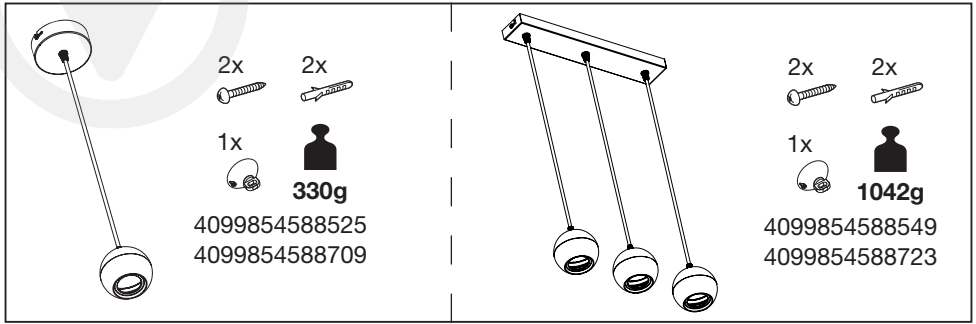

OSRAM

MULTIHEAD SPOT SPHERAL

MULTIHEAD SPOT SPHERAL

	EAN	W _{MAX.} LED	⊖(°C)	IP	V~	Hz	⊞
LED SPOT SPHERAL 1XGU10 RD BK	4099854588402	1x6.0	-20...+40	20	220-240	50/60	215g
LED SPOT SPHERAL 2XGU10 BK	4099854588426	2x6.0	-20...+40	20	220-240	50/60	420g
LED SPOT SPHERAL 3XGU10 BK	4099854588440	3x6.0	-20...+40	20	220-240	50/60	775g
LED SPOT SPHERAL PL 4XGU10 BK	4099854588464	4x6.0	-20...+40	20	220-240	50/60	930g
LED SPOT SPHERAL 4XGU10 BK	4099854588488	4x6.0	-20...+40	20	220-240	50/60	1032g
LED SPOT SPHERAL PEND 1XGU10 BK	4099854588525	1x6.0	-20...+40	20	220-240	50/60	330g
LED SPOT SPHERAL PEND 3XGU10 BK	4099854588549	3x6.0	-20...+40	20	220-240	50/60	1042g
LED SPOT SPHERAL 1XGU10 RD WT	4099854588563	1x6.0	-20...+40	20	220-240	50/60	215g
LED SPOT SPHERAL 2XGU10 WT	4099854588587	2x6.0	-20...+40	20	220-240	50/60	420g
LED SPOT SPHERAL 3XGU10 WT	4099854588600	3x6.0	-20...+40	20	220-240	50/60	775g
LED SPOT SPHERAL PL 4XGU10 WT	4099854588624	4x6.0	-20...+40	20	220-240	50/60	930g
LED SPOT SPHERAL 4XGU10 WT	4099854588648	4x6.0	-20...+40	20	220-240	50/60	1032g
LED SPOT SPHERAL PEND 1XGU10 WT	4099854588709	1x6.0	-20...+40	20	220-240	50/60	330g
LED SPOT SPHERAL PEND 3XGU10 WT	4099854588723	3x6.0	-20...+40	20	220-240	50/60	1042g

<p>4099854588402 4099854588563</p>	<p>4099854588426 4099854588587</p>	<p>4099854588440 4099854588600</p>
<p>4099854588464 4099854588624</p>	<p>4099854588488 4099854588648</p>	

MULTIHEAD SPOT SPHERAL

mm

	L	W	H1	H2	D
LED SPOT SPHERAL 1XGU10 RD BK/WT	100	85	121	73	-
LED SPOT SPHERAL 2XGU10 BK/WT	220	73	119	73	-
LED SPOT SPHERAL 3XGU10 BK/WT	380	32	119	73	-
LED SPOT SPHERAL PL 4XGU10 BK/WT	215	210	119	73	-
LED SPOT SPHERAL 4XGU10 BK/WT	500	73	119	73	-
LED SPOT SPHERAL PEND 1XGU10 BK/WT	-	-	1100	73	105
LED SPOT SPHERAL PEND 3XGU10 BK/WT	390	90	1100	73	-