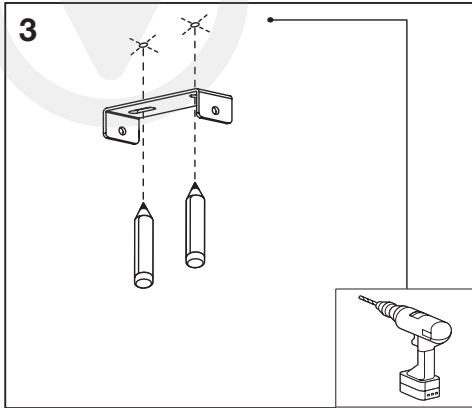

OSRAM

MULTIHEAD SPOT SPHERAL

MULTIHEAD SPOT SPHERAL

	EAN	W _{MAX.} LED	⊖(°C)	IP	V~	Hz	⊞
LED SPOT SPHERAL 1XGU10 RD BK	4099854588402	1x6.0	-20...+40	20	220-240	50/60	215g
LED SPOT SPHERAL 2XGU10 BK	4099854588426	2x6.0	-20...+40	20	220-240	50/60	420g
LED SPOT SPHERAL 3XGU10 BK	4099854588440	3x6.0	-20...+40	20	220-240	50/60	775g
LED SPOT SPHERAL PL 4XGU10 BK	4099854588464	4x6.0	-20...+40	20	220-240	50/60	930g
LED SPOT SPHERAL 4XGU10 BK	4099854588488	4x6.0	-20...+40	20	220-240	50/60	1032g
LED SPOT SPHERAL PEND 1XGU10 BK	4099854588525	1x6.0	-20...+40	20	220-240	50/60	330g
LED SPOT SPHERAL PEND 3XGU10 BK	4099854588549	3x6.0	-20...+40	20	220-240	50/60	1042g
LED SPOT SPHERAL 1XGU10 RD WT	4099854588563	1x6.0	-20...+40	20	220-240	50/60	215g
LED SPOT SPHERAL 2XGU10 WT	4099854588587	2x6.0	-20...+40	20	220-240	50/60	420g
LED SPOT SPHERAL 3XGU10 WT	4099854588600	3x6.0	-20...+40	20	220-240	50/60	775g
LED SPOT SPHERAL PL 4XGU10 WT	4099854588624	4x6.0	-20...+40	20	220-240	50/60	930g
LED SPOT SPHERAL 4XGU10 WT	4099854588648	4x6.0	-20...+40	20	220-240	50/60	1032g
LED SPOT SPHERAL PEND 1XGU10 WT	4099854588709	1x6.0	-20...+40	20	220-240	50/60	330g
LED SPOT SPHERAL PEND 3XGU10 WT	4099854588723	3x6.0	-20...+40	20	220-240	50/60	1042g

<p>4099854588402 4099854588563</p>	<p>4099854588426 4099854588587</p>	<p>4099854588440 4099854588600</p>
<p>4099854588464 4099854588624</p>	<p>4099854588488 4099854588648</p>	

MULTIHEAD SPOT SPHERAL

mm

	L	W	H1	H2	D
LED SPOT SPHERAL 1XGU10 RD BK/WT	100	85	121	73	-
LED SPOT SPHERAL 2XGU10 BK/WT	220	73	119	73	-
LED SPOT SPHERAL 3XGU10 BK/WT	380	32	119	73	-
LED SPOT SPHERAL PL 4XGU10 BK/WT	215	210	119	73	-
LED SPOT SPHERAL 4XGU10 BK/WT	500	73	119	73	-
LED SPOT SPHERAL PEND 1XGU10 BK/WT	-	-	1100	73	105
LED SPOT SPHERAL PEND 3XGU10 BK/WT	390	90	1100	73	-