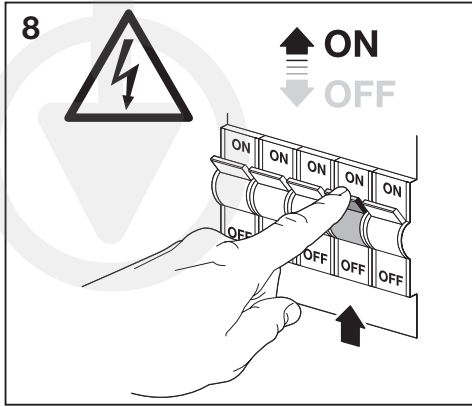

LEDVANCE SASU
CQM, 5 rue d'Altorf
67120 Molsheim France
www.ledvance.com

C10449057
G11234143
16.09.25

© LEDVANCE Ltd, Sterling House,
810 Mandarin Court, Warrington,
Cheshire, WA1 1GG, United Kingdom