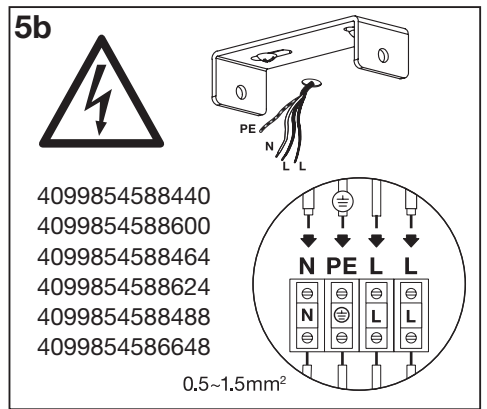

OSRAM

MULTIHEAD SPOT SPHERAL

MULTIHEAD SPOT SPHERAL

	EAN	W _{MAX.} LED	⊖(°C)	IP	V~	Hz	⊞
LED SPOT SPHERAL 1XGU10 RD BK	4099854588402	1x6.0	-20...+40	20	220-240	50/60	215g
LED SPOT SPHERAL 2XGU10 BK	4099854588426	2x6.0	-20...+40	20	220-240	50/60	420g
LED SPOT SPHERAL 3XGU10 BK	4099854588440	3x6.0	-20...+40	20	220-240	50/60	775g
LED SPOT SPHERAL PL 4XGU10 BK	4099854588464	4x6.0	-20...+40	20	220-240	50/60	930g
LED SPOT SPHERAL 4XGU10 BK	4099854588488	4x6.0	-20...+40	20	220-240	50/60	1032g
LED SPOT SPHERAL PEND 1XGU10 BK	4099854588525	1x6.0	-20...+40	20	220-240	50/60	330g
LED SPOT SPHERAL PEND 3XGU10 BK	4099854588549	3x6.0	-20...+40	20	220-240	50/60	1042g
LED SPOT SPHERAL 1XGU10 RD WT	4099854588563	1x6.0	-20...+40	20	220-240	50/60	215g
LED SPOT SPHERAL 2XGU10 WT	4099854588587	2x6.0	-20...+40	20	220-240	50/60	420g
LED SPOT SPHERAL 3XGU10 WT	4099854588600	3x6.0	-20...+40	20	220-240	50/60	775g
LED SPOT SPHERAL PL 4XGU10 WT	4099854588624	4x6.0	-20...+40	20	220-240	50/60	930g
LED SPOT SPHERAL 4XGU10 WT	4099854588648	4x6.0	-20...+40	20	220-240	50/60	1032g
LED SPOT SPHERAL PEND 1XGU10 WT	4099854588709	1x6.0	-20...+40	20	220-240	50/60	330g
LED SPOT SPHERAL PEND 3XGU10 WT	4099854588723	3x6.0	-20...+40	20	220-240	50/60	1042g

<p>4099854588402 4099854588563</p>	<p>4099854588426 4099854588587</p>	<p>4099854588440 4099854588600</p>
<p>4099854588464 4099854588624</p>	<p>4099854588488 4099854588648</p>	

MULTIHEAD SPOT SPHERAL

mm

	L	W	H1	H2	D
LED SPOT SPHERAL 1XGU10 RD BK/WT	100	85	121	73	-
LED SPOT SPHERAL 2XGU10 BK/WT	220	73	119	73	-
LED SPOT SPHERAL 3XGU10 BK/WT	380	32	119	73	-
LED SPOT SPHERAL PL 4XGU10 BK/WT	215	210	119	73	-
LED SPOT SPHERAL 4XGU10 BK/WT	500	73	119	73	-
LED SPOT SPHERAL PEND 1XGU10 BK/WT	-	-	1100	73	105
LED SPOT SPHERAL PEND 3XGU10 BK/WT	390	90	1100	73	-