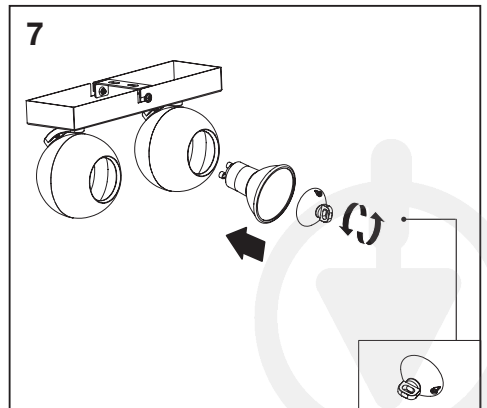

OSRAM

MULTIHEAD SPOT SPHERAL

MULTIHEAD SPOT SPHERAL

	EAN	W _{MAX.} LED	⊖(°C)	IP	V~	Hz	⊞
LED SPOT SPHERAL 1XGU10 RD BK	4099854588402	1x6.0	-20...+40	20	220-240	50/60	215g
LED SPOT SPHERAL 2XGU10 BK	4099854588426	2x6.0	-20...+40	20	220-240	50/60	420g
LED SPOT SPHERAL 3XGU10 BK	4099854588440	3x6.0	-20...+40	20	220-240	50/60	775g
LED SPOT SPHERAL PL 4XGU10 BK	4099854588464	4x6.0	-20...+40	20	220-240	50/60	930g
LED SPOT SPHERAL 4XGU10 BK	4099854588488	4x6.0	-20...+40	20	220-240	50/60	1032g
LED SPOT SPHERAL PEND 1XGU10 BK	4099854588525	1x6.0	-20...+40	20	220-240	50/60	330g
LED SPOT SPHERAL PEND 3XGU10 BK	4099854588549	3x6.0	-20...+40	20	220-240	50/60	1042g
LED SPOT SPHERAL 1XGU10 RD WT	4099854588563	1x6.0	-20...+40	20	220-240	50/60	215g
LED SPOT SPHERAL 2XGU10 WT	4099854588587	2x6.0	-20...+40	20	220-240	50/60	420g
LED SPOT SPHERAL 3XGU10 WT	4099854588600	3x6.0	-20...+40	20	220-240	50/60	775g
LED SPOT SPHERAL PL 4XGU10 WT	4099854588624	4x6.0	-20...+40	20	220-240	50/60	930g
LED SPOT SPHERAL 4XGU10 WT	4099854588648	4x6.0	-20...+40	20	220-240	50/60	1032g
LED SPOT SPHERAL PEND 1XGU10 WT	4099854588709	1x6.0	-20...+40	20	220-240	50/60	330g
LED SPOT SPHERAL PEND 3XGU10 WT	4099854588723	3x6.0	-20...+40	20	220-240	50/60	1042g

<p>4099854588402 4099854588563</p>	<p>4099854588426 4099854588587</p>	<p>4099854588440 4099854588600</p>
<p>4099854588464 4099854588624</p>	<p>4099854588488 4099854588648</p>	

MULTIHEAD SPOT SPHERAL

mm

	L	W	H1	H2	D
LED SPOT SPHERAL 1XGU10 RD BK/WT	100	85	121	73	-
LED SPOT SPHERAL 2XGU10 BK/WT	220	73	119	73	-
LED SPOT SPHERAL 3XGU10 BK/WT	380	32	119	73	-
LED SPOT SPHERAL PL 4XGU10 BK/WT	215	210	119	73	-
LED SPOT SPHERAL 4XGU10 BK/WT	500	73	119	73	-
LED SPOT SPHERAL PEND 1XGU10 BK/WT	-	-	1100	73	105
LED SPOT SPHERAL PEND 3XGU10 BK/WT	390	90	1100	73	-