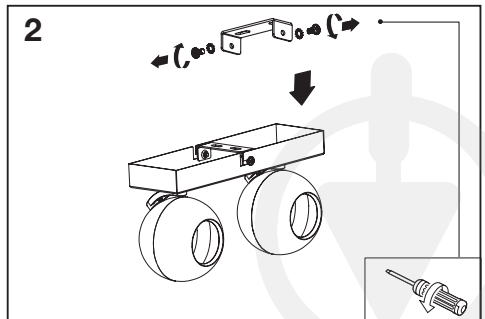

OSRAM

MULTIHEAD SPOT SPHERAL

MULTIHEAD SPOT SPHERAL

	EAN	W _{MAX.} LED	⊖(°C)	IP	V~	Hz	⊞
LED SPOT SPHERAL 1XGU10 RD BK	4099854588402	1x6.0	-20...+40	20	220-240	50/60	215g
LED SPOT SPHERAL 2XGU10 BK	4099854588426	2x6.0	-20...+40	20	220-240	50/60	420g
LED SPOT SPHERAL 3XGU10 BK	4099854588440	3x6.0	-20...+40	20	220-240	50/60	775g
LED SPOT SPHERAL PL 4XGU10 BK	4099854588464	4x6.0	-20...+40	20	220-240	50/60	930g
LED SPOT SPHERAL 4XGU10 BK	4099854588488	4x6.0	-20...+40	20	220-240	50/60	1032g
LED SPOT SPHERAL PEND 1XGU10 BK	4099854588525	1x6.0	-20...+40	20	220-240	50/60	330g
LED SPOT SPHERAL PEND 3XGU10 BK	4099854588549	3x6.0	-20...+40	20	220-240	50/60	1042g
LED SPOT SPHERAL 1XGU10 RD WT	4099854588563	1x6.0	-20...+40	20	220-240	50/60	215g
LED SPOT SPHERAL 2XGU10 WT	4099854588587	2x6.0	-20...+40	20	220-240	50/60	420g
LED SPOT SPHERAL 3XGU10 WT	4099854588600	3x6.0	-20...+40	20	220-240	50/60	775g
LED SPOT SPHERAL PL 4XGU10 WT	4099854588624	4x6.0	-20...+40	20	220-240	50/60	930g
LED SPOT SPHERAL 4XGU10 WT	4099854588648	4x6.0	-20...+40	20	220-240	50/60	1032g
LED SPOT SPHERAL PEND 1XGU10 WT	4099854588709	1x6.0	-20...+40	20	220-240	50/60	330g
LED SPOT SPHERAL PEND 3XGU10 WT	4099854588723	3x6.0	-20...+40	20	220-240	50/60	1042g

<p>4099854588402 4099854588563</p>	<p>4099854588426 4099854588587</p>	<p>4099854588440 4099854588600</p>
<p>4099854588464 4099854588624</p>	<p>4099854588488 4099854588648</p>	

MULTIHEAD SPOT SPHERAL

mm

	L	W	H1	H2	D
LED SPOT SPHERAL 1XGU10 RD BK/WT	100	85	121	73	-
LED SPOT SPHERAL 2XGU10 BK/WT	220	73	119	73	-
LED SPOT SPHERAL 3XGU10 BK/WT	380	32	119	73	-
LED SPOT SPHERAL PL 4XGU10 BK/WT	215	210	119	73	-
LED SPOT SPHERAL 4XGU10 BK/WT	500	73	119	73	-
LED SPOT SPHERAL PEND 1XGU10 BK/WT	-	-	1100	73	105
LED SPOT SPHERAL PEND 3XGU10 BK/WT	390	90	1100	73	-