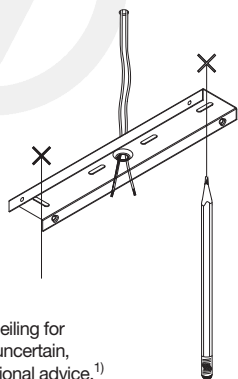

# DECOR CIRCLE PENDANT LINEAR CLICKCT

[mm]

1415 g  
EAN 4058075838666

1

2

# DECOR CIRCLE PENDANT LINEAR CLICKCCT

3

Check wall/ceiling for suitability. If uncertain, seek professional advice.<sup>1)</sup>

4

5

6

7

8