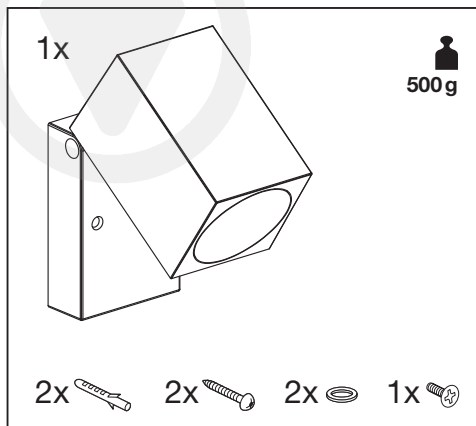

ENDURA® CLASSIC CUBE ADJUSTABLE WALL