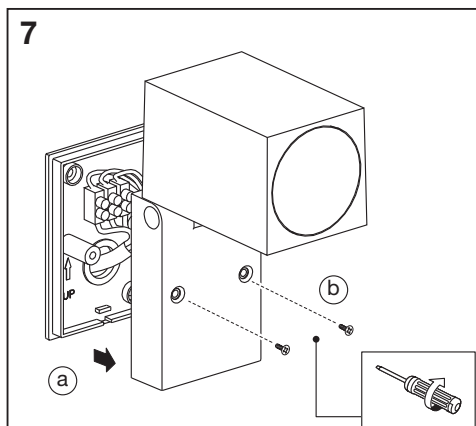

ENDURA® CLASSIC CUBE ADJUSTABLE WALL