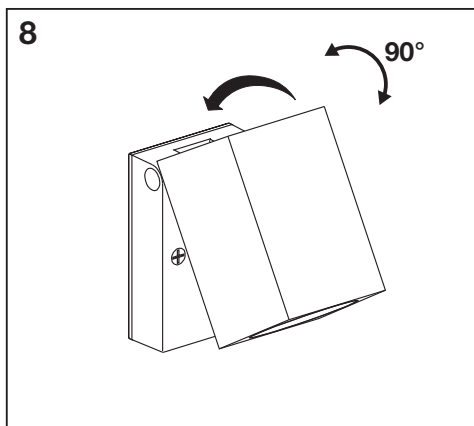

ENDURA® CLASSIC CUBE ADJUSTABLE WALL