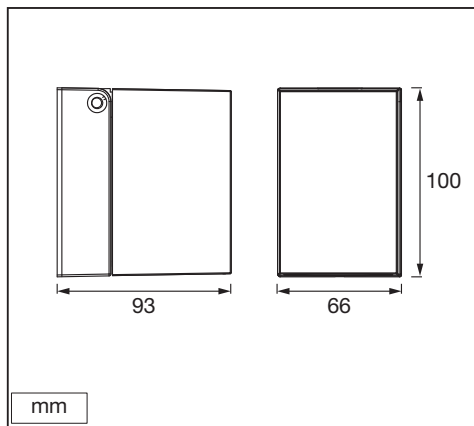

ENDURA® CLASSIC CUBE ADJUSTABLE WALL