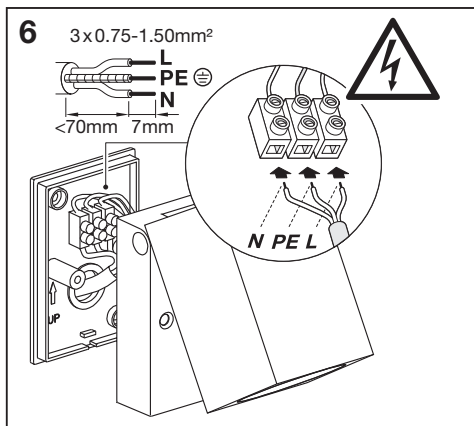

ENDURA® CLASSIC CUBE ADJUSTABLE WALL